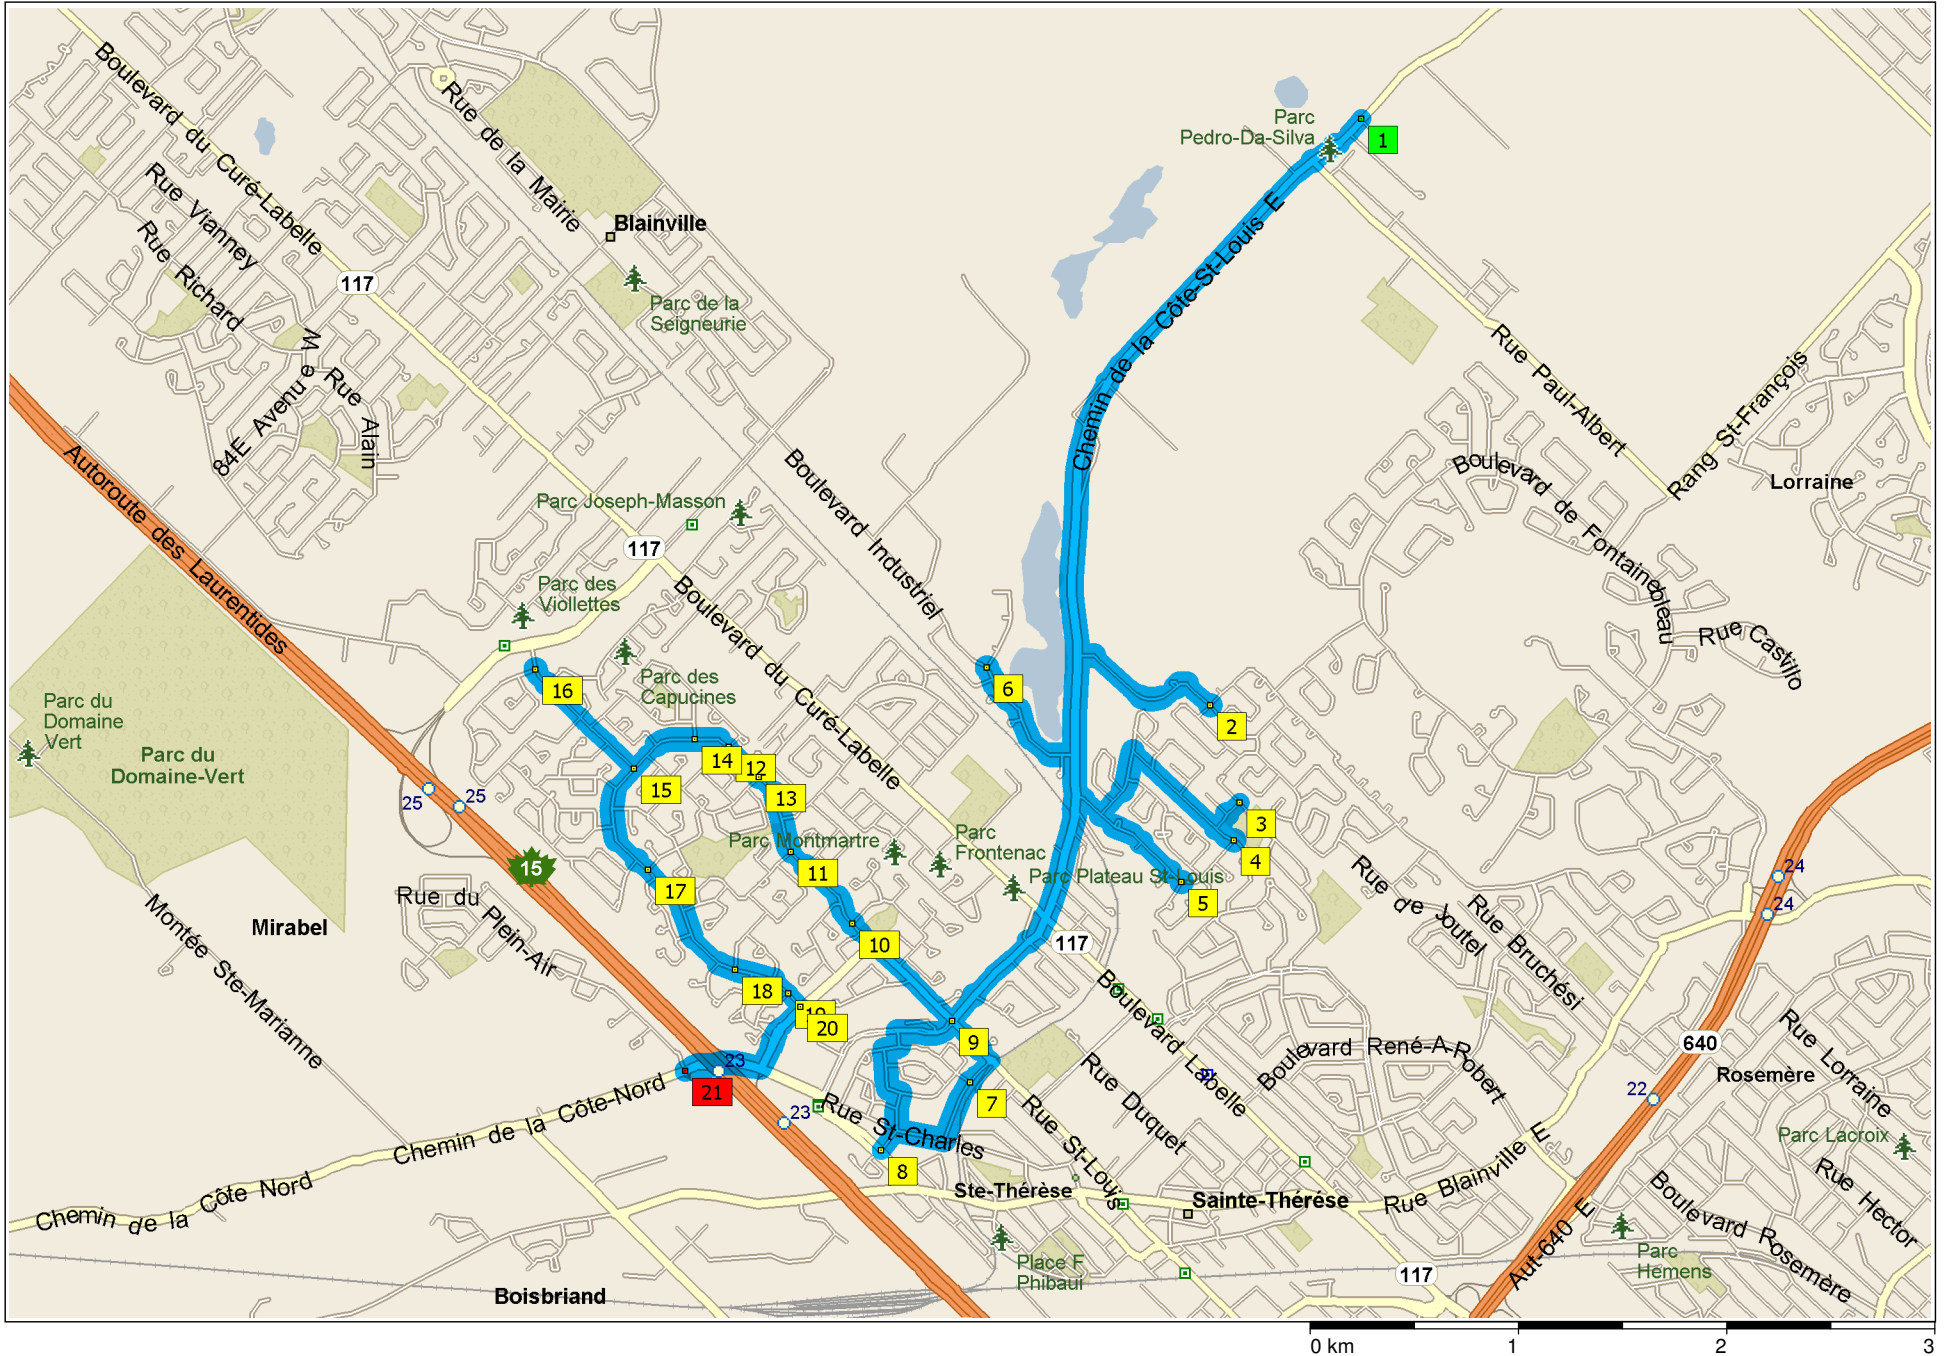

T-17 MTL / LAVAL - Ste-Thérèse (2009-08-04)

Copyright © and (P) 1988–2008 Microsoft Corporation and/or its suppliers. All rights reserved. <http://www.microsoft.com/mappoint/>
 Certain mapping and direction data © 2008 NAVTEQ. All rights reserved. The Data for areas of Canada includes information taken with permission from Canadian authorities, including: © Her Majesty the Queen in Right of Canada, © Queen's Printer for Ontario. NAVTEQ and NAVTEQ ON BOARD are trademarks of NAVTEQ. © 2008 Tele Atlas North America, Inc. All rights reserved. Tele Atlas and Tele Atlas North America are trademarks of Tele Atlas, Inc. © 2008 by Applied Geographic Systems. All rights reserved.