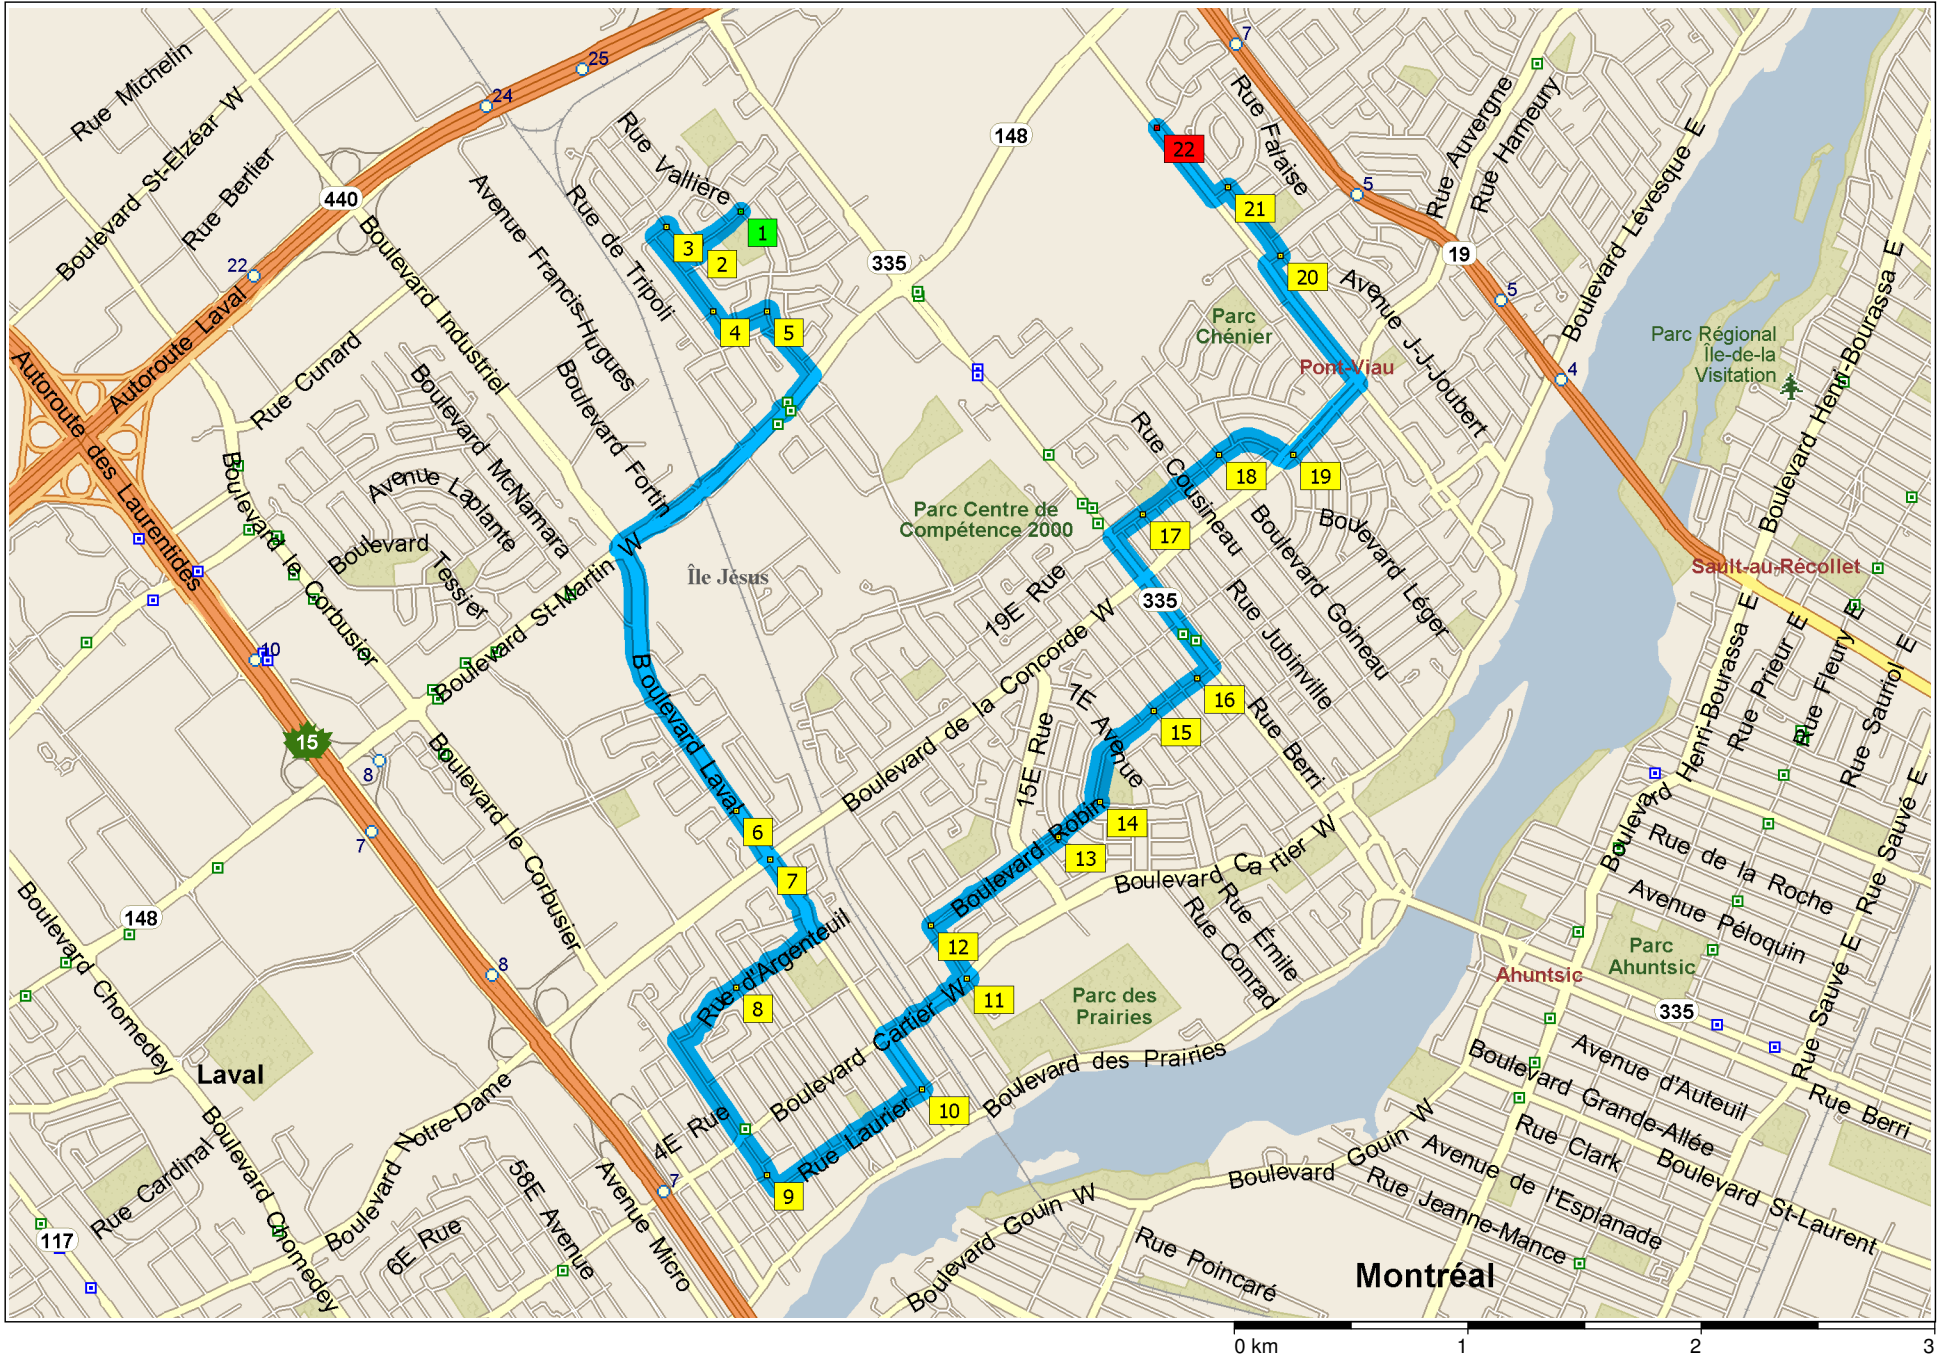

T-16 MTL / LAVAL - Vimont - Laval-des-Rapides (2009-08-04)

Copyright © and (P) 1988–2008 Microsoft Corporation and/or its suppliers. All rights reserved. <http://www.microsoft.com/mappoint/>
Certain mapping and direction data © 2008 NAVTEQ. All rights reserved. The Data for areas of Canada includes information taken with permission from Canadian authorities, including: © Her Majesty the Queen in Right of Canada, © Queen's Printer for Ontario. NAVTEQ and NAVTEQ ON BOARD are trademarks of NAVTEQ. © 2008 Tele Atlas North America, Inc. All rights reserved. Tele Atlas and Tele Atlas North America are trademarks of Tele Atlas, Inc. © 2008 by Applied Geographic Systems. All rights reserved.