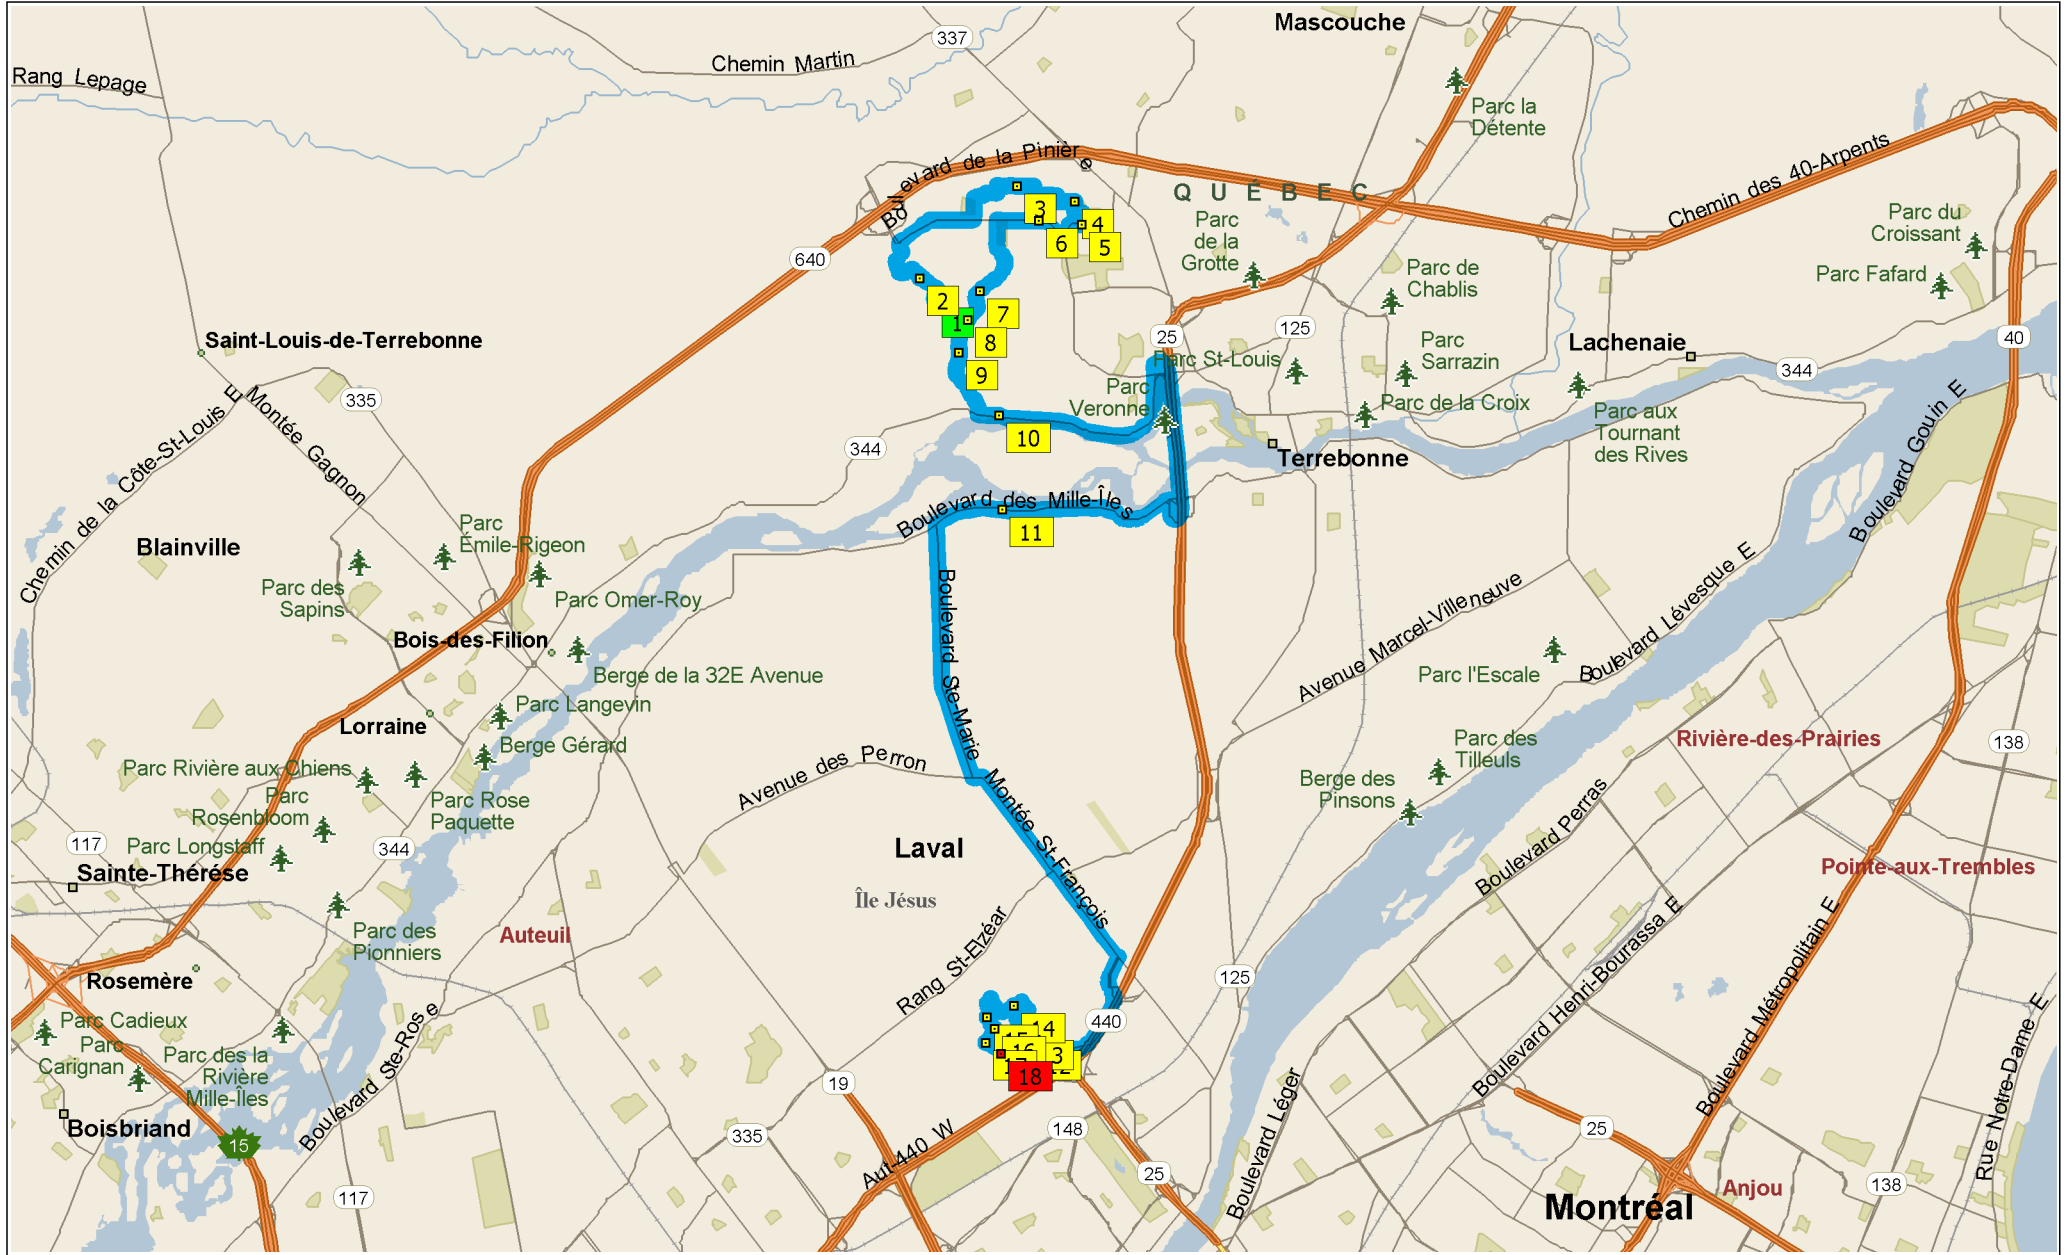

T-14 MTL / LAVAL - Terrebonne (2011-08-18)

Copyright © and (P) 1988–2009 Microsoft Corporation and/or its suppliers. All rights reserved. <http://www.microsoft.com/mappoint/>
 Certain mapping and direction data © 2009 NAVTEQ. All rights reserved. The Data for areas of Canada includes information taken with permission from Canadian authorities, including: © Her Majesty the Queen in Right of Canada, © Queen's Printer for Ontario. NAVTEQ and NAVTEQ ON BOARD are trademarks of NAVTEQ. © 2009 Tele Atlas North America, Inc. All rights reserved. Tele Atlas and Tele Atlas North America are trademarks of Tele Atlas, Inc. © 2009 by Applied Geographic Systems. All rights reserved.