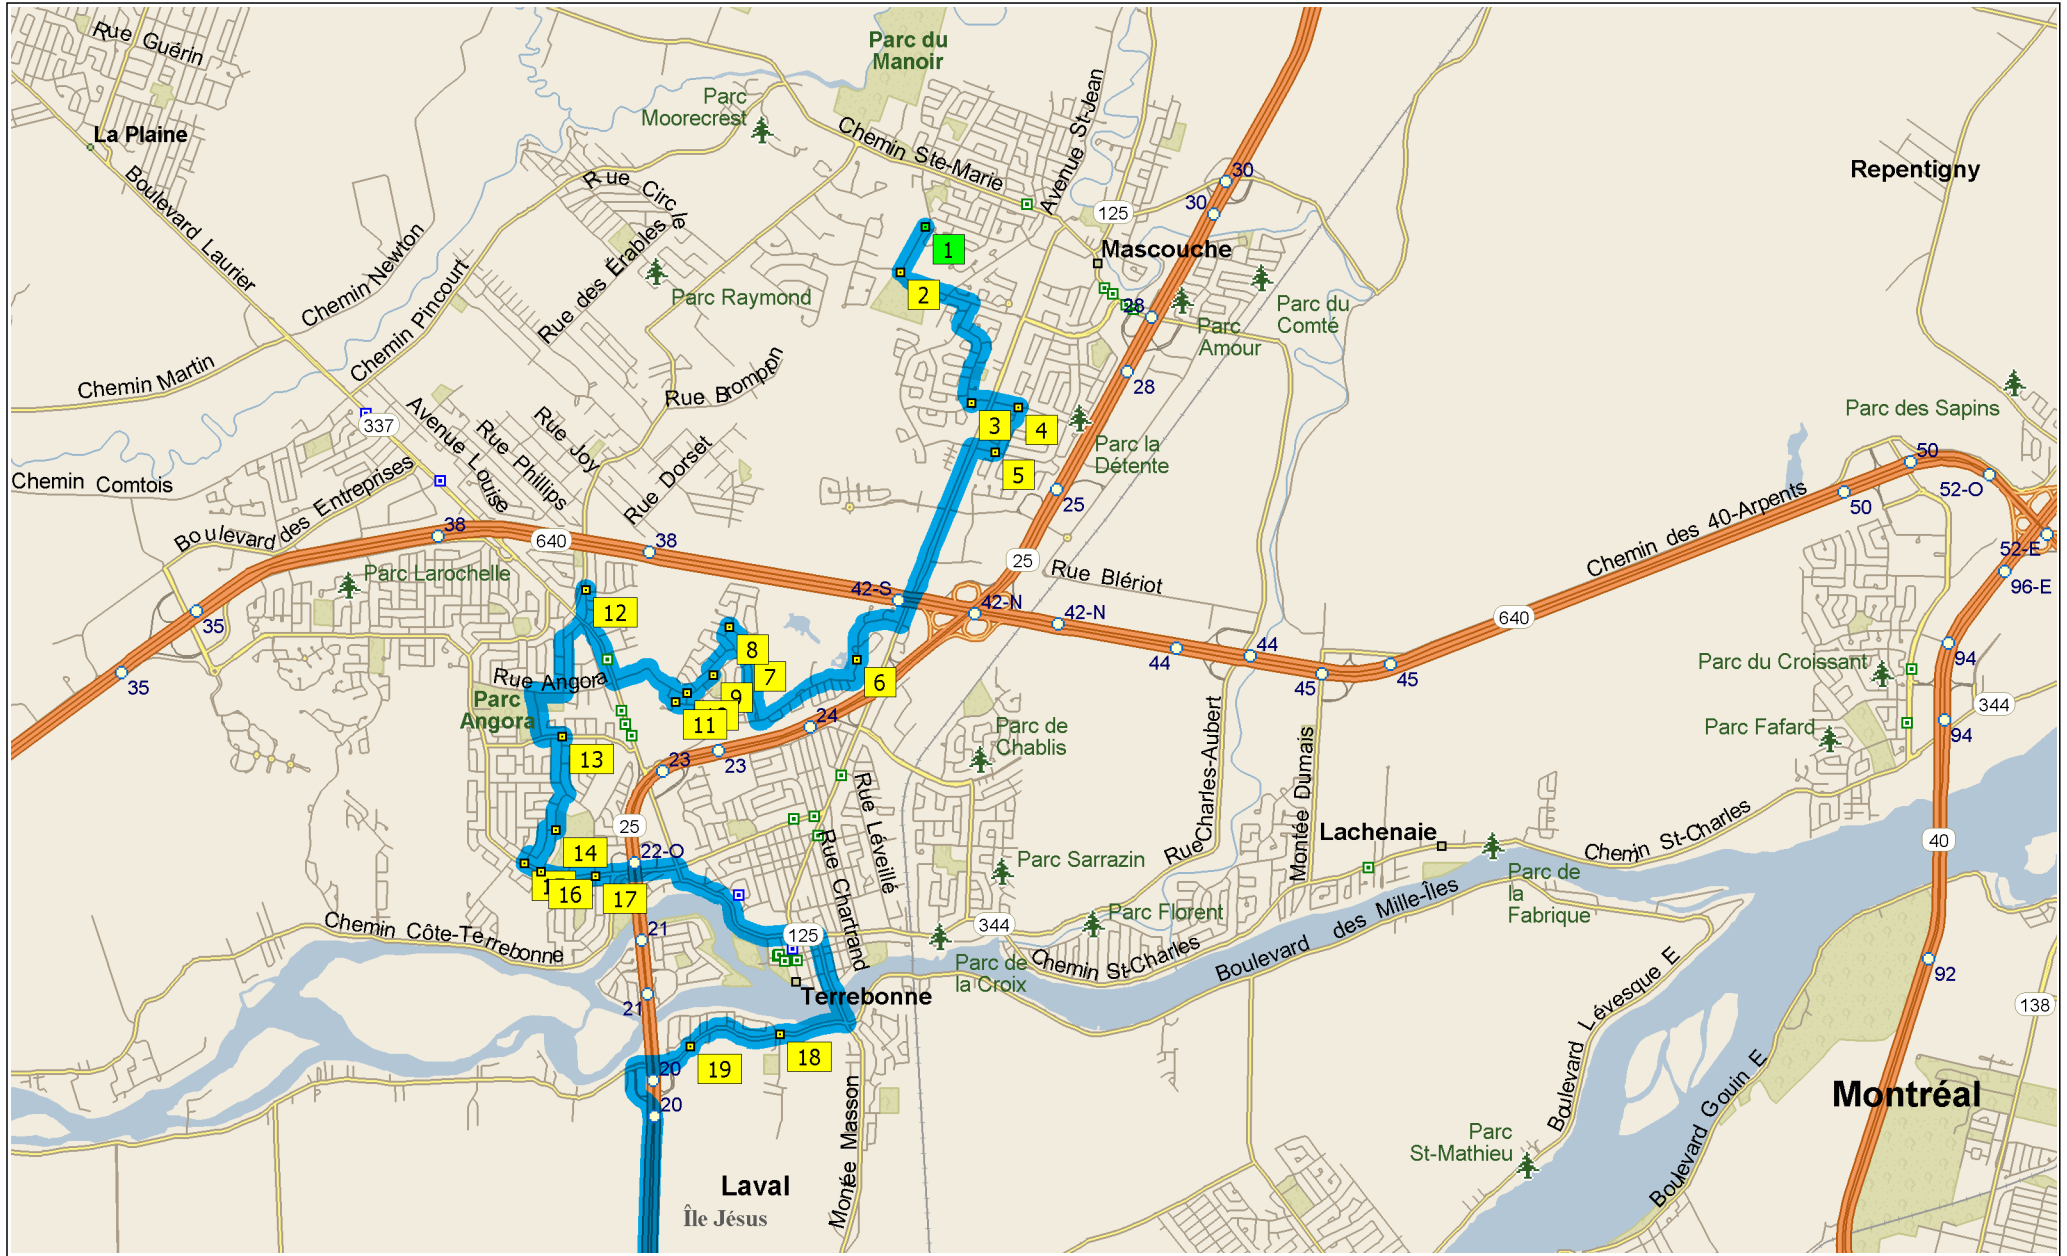

T-02 MTL / LAVAL - Terrebonne-St-François-Duvernay-Vimont (2011-08-17)

Copyright © and (P) 1988–2009 Microsoft Corporation and/or its suppliers. All rights reserved. <http://www.microsoft.com/mappoint/>
 Certain mapping and direction data © 2009 NAVTEQ. All rights reserved. The Data for areas of Canada includes information taken with permission from Canadian authorities, including: © Her Majesty the Queen in Right of Canada, © Queen's Printer for Ontario. NAVTEQ and NAVTEQ ON BOARD are trademarks of NAVTEQ. © 2009 Tele Atlas North America, Inc. All rights reserved. Tele Atlas and Tele Atlas North America are trademarks of Tele Atlas, Inc. © 2009 by Applied Geographic Systems. All rights reserved.